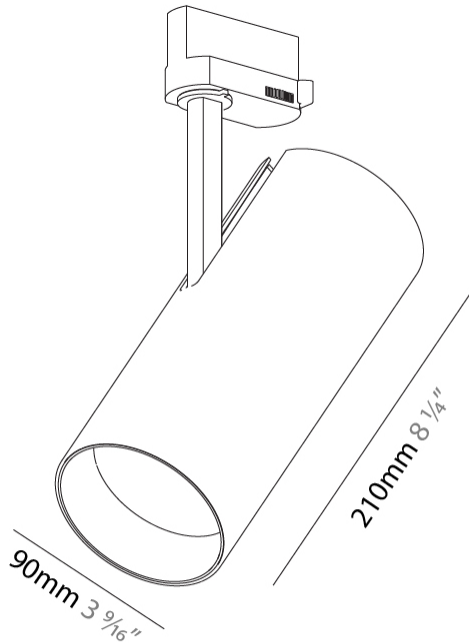

GENERAL

Series: Imagine
Subseries: Imagine 90
Brand: Prolicht
Division: Architectural
Mounting Type: Track
Mounting Location: Ceiling

PHYSICAL

Shape: Cylinder
Diameter (mm): 90
Diameter (in): 3 ⁹/₁₆
Height (mm): 210
Height (in): 8 ¹/₄
Max. Overall Height (mm): 230
Max. Overall Height (in): 9 ¹/₁₆
Light Distribution: Adjustable / Direct
Weight (kg): 0.886
Weight (lbs): 1.95

Fixture Finish: SSR / BKV / CWI / CRY / HAB / UFT / ITA / RUA / FTG / MYG / LOD / PUS / FRO / FUP / KIA / POP / BLS / SPG / MEY / GOH / GUM / CHC / COM / ABZ / JAG / OBR / MOS / ROR

Fixture Material: Aluminum Die Cast

ELECTRICAL

Lamp Type: LED (Zhaga Standard)
Input Wattage (W): 28
Total Output Wattage (W): 26
Dimming: Tri-Mode (Non-Dimming and Phase Dimming (120Vac only) and 0-10V Dimming)
Driver Included: Yes
Driver Location: Integrated
Driver Type: Constant Current - Universal
Driver Class: Class 2
Input Voltage (V): 120 - 277
Constant Current (MA): 700

LED

Number of LEDs: 1
Color Temperature (°K): 2700 / 3000 / 3500 / 4000
Max. Delivered Lumen (lm): 1917 / 1995 / 2114 / 2157
Nominal Lumen (lm): 2909 / 3028 / 3208 / 3273
CRI: >90 CRI
Lamp Life (hrs): 50000

OPTICAL

Reflector: 6 / 14 / 32

RATINGS AND CERTIFICATIONS

Certified By: Certified for North American Standards
IP rating: IP20

90°

350°